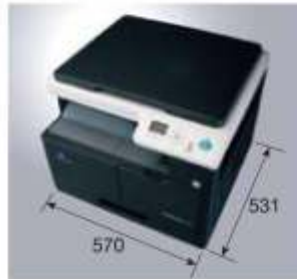

Giving Shape to Ideas

A full featured, compact bizhub that meets the needs of businesses – and our environment.

Industry-leading environmental performance

The bizhub 184/164 minimises environmental impact with a specification that surpasses the international Energy Star standard (Tier 2). The compact, lightweight design means fewer raw materials and less energy is used during manufacture, while the use of eco-friendly biomass-based Simitri HD polymerised toner enhances environmental performance with a greener manufacturing process that emits 30% less CO₂, NO_x and SO_x, and a lower fixing temperature that reduces energy consumption in use.

* Values obtained using measurement methods defined by the international Energy Star program.

Compact & lightweight design

With its compact footprint (570 x 531 mm) and output paper tray that sits within the main unit, the bizhub 184/164 is perfect for desktops and other locations where space is limited. The lightweight design (23.5 kg) means that relocating the unit is a quick and easy task.

Comparison of pulverised toner and Simitri HD toner (internal test)

A feature-rich 3-in-1 model with powerful functionality

The 3-in-1 bizhub 184/164 combines printing, copying and scanning functions. The handy ID copy feature saves paper by copying both sides of small-sized documents on to one sheet - perfect for passport pages and ID cards. For standard-sized documents, up to four pages can be combined into one sheet for copying, and up to 16 for printing.