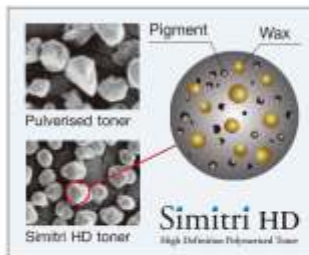

Polymerised toner for superior image quality

Compared to conventional toner, Konica Minolta's Simitri HD polymerised toner uses smaller, more uniform particles for sharp text, subtle gradations. Its lower fixing temperature also enables faster output, lower energy use, and reduced paper curling.

Comparison of pulverised toner and Simitri HD toner (internal test)

A feature-rich 3-in-1 model with powerful functionality

The 3-in-1 bizhub 184/164 combines printing, copying and scanning functions. The handy ID copy feature saves paper by copying both sides of small-sized documents on to one sheet - perfect for passport pages and ID cards. For standard-sized documents, up to four pages can be combined into one sheet for copying, and up to 16 for printing.