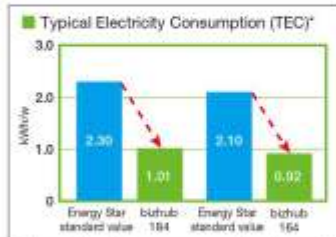

Giving Shape to Ideas

A full featured, compact bizhub that meets the needs of businesses – and our environment.

Industry-leading environmental performance

The bizhub 184/164 minimises environmental impact with a specification that surpasses the international Energy Star standard (Tier 2). The compact, lightweight design means fewer raw materials and less energy is used during manufacture, while the use of eco-friendly biomass-based Simitri HD polymerised toner enhances environmental performance with a greener manufacturing process that emits 30% less CO₂, NO_x and SO_x, and a lower fixing temperature that reduces energy consumption in use.