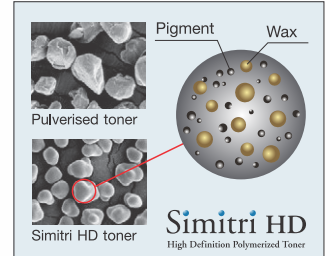

Polymerised toner for superior image quality

Compared to conventional pulverised toner, Konica Minolta's Simitri HD polymerised toner comprises smaller and more uniform particles, resulting in sharp text and subtle gradations. The lower fixing temperature also means faster output, lower energy use, and less paper curling.