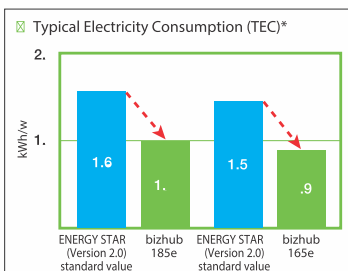

* Values obtained using measurement methods defined by the International ENERGY STAR Program Version 2.0.

For more information please visit the bizhub Web site at

<http://www.perdana.biz>

perdana
DIGITAL SYSTEM BIZSOLUTION

PT. PERDANA JATIPUTRA

Jl. Bungur Besar No. 89, Jakarta 10620, Indonesia
Sales : (021) 424 8809 (Hunting)
Service : (021) 420 3888 (Hunting)
Fax : (021) 424 1581/420 1239
E-mail : marketing@perdana.biz
Website : www.perdana.biz

Cert No: 12 310 50050 TMS
ISO/IEC 27001:2013

FOR THE EARTH. FOR THE FUTURE.

Environmental certification
The Blue Angel compliance